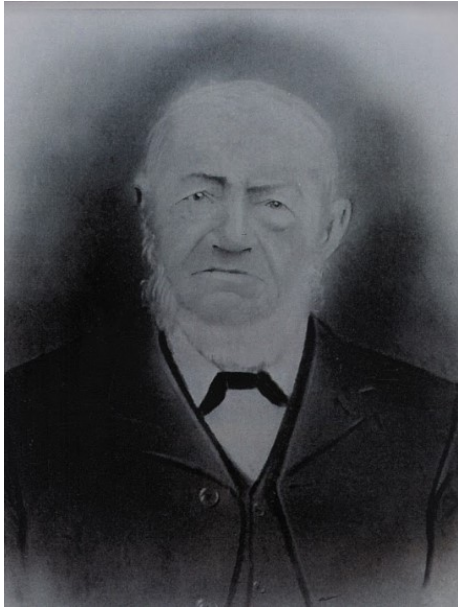

Photos - Male descendants of
(Born before or

Jan Willemsz VERMEULEN
during 1920)

VERMEULEN Johannes Petrus Hendrikus <J35>

VERMEULEN Hendrik Johannes Hermanus <J46>

VERMEULEN Douw Gerbrand <J40>

VERMEULEN Johannes Petrus Hendrikus <J48>