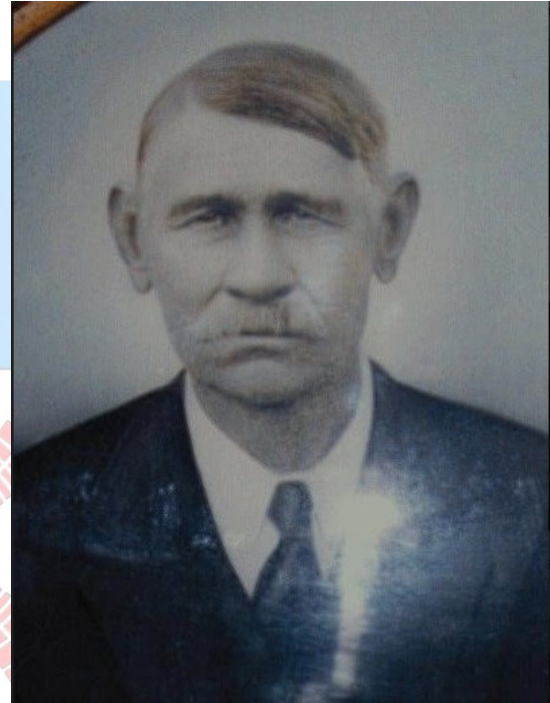

Photos - Male descendants of
(Born before or

Jan Willemsz VERMEULEN
during 1920)

VERMEULEN Johannes Petrus Hendrikus <J35>

VERMEULEN Hendrik Johannes Hermanus <J46>

VERMEULEN Douw Gerbrand <J40>

VERMEULEN Johannes Petrus Hendrikus <J48>